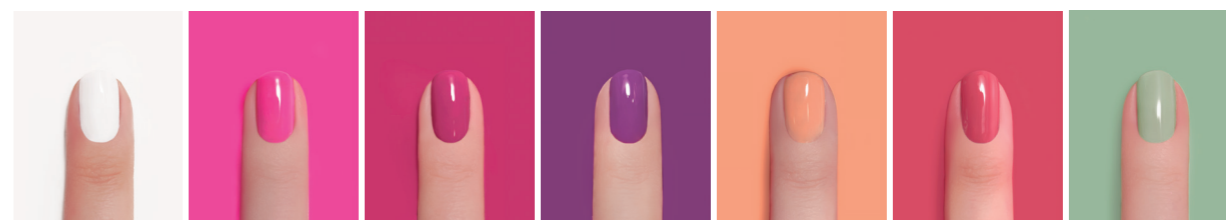

4EVER
LONG-LASTING NAIL POLISH